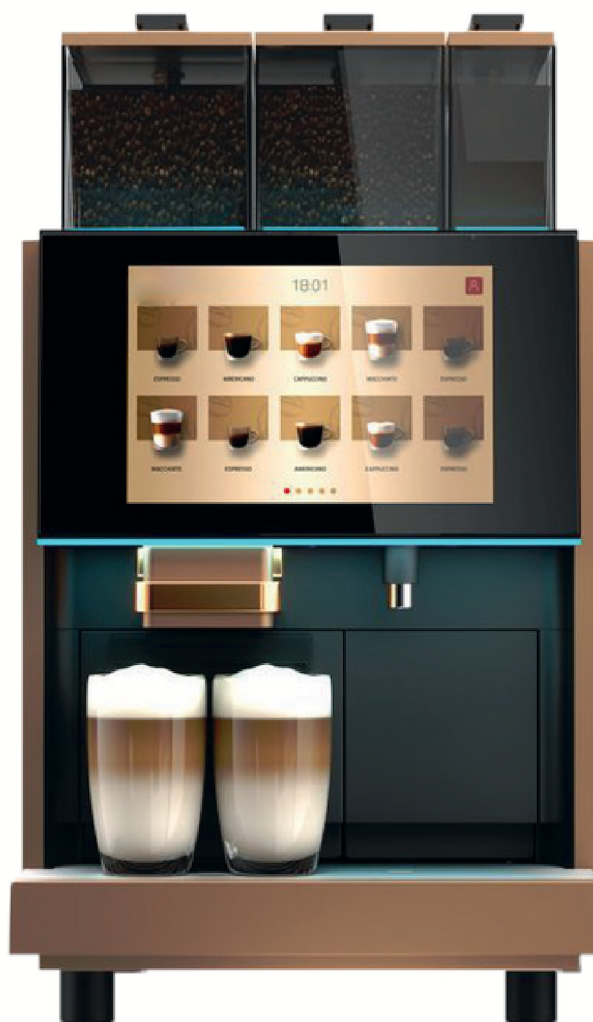

# FRESCO X680

Suggested daily efficiency	330 porcji
Number of heaters	1 boiler (0,7L), 1
Number of pumps	termoblock 2
Coffee portion size	8-16g
Function one touch cappuccino	yes
Automatic rising for milk system	yes
Automatic descaling system	yes
Water tank capacity	4L
Grain hopper capacity	2 x 1200g
Capacity of the coffee waste	50 portions
Power	2700 W
Dimensions (WxDxH)	380x580x700mm
Weight	38kg
Spout height adjustment	100mm oraz 160mm
Taking water from external tank	yes
Taking water from external tank	yes
other functions	MDB module payment processing, advertisement videos, backlight colour change

## X680

fridge C22  
(2 x 2 liters of milk)

+30 drinks

fridge C5  
(5 liters of milk)

steel burr

fridge C2S  
(2 liters of milk + syrup)

statistic on email

optionally mains water connection  
and waste

4-liters of water tank

2 coffee grinders

MDB - payment processing